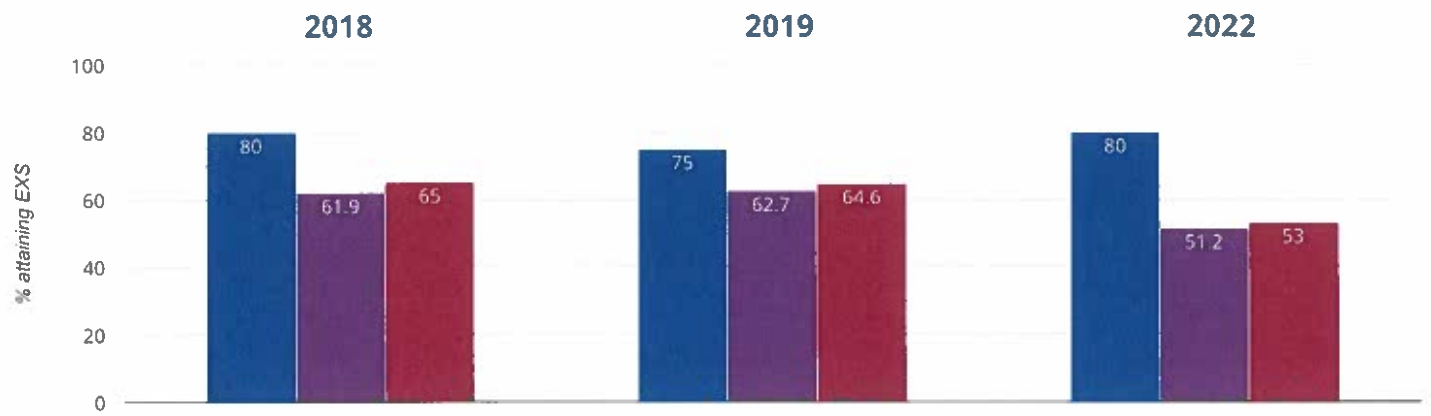

🍃 Science - attaining EXS

100% in 2022

10% points rise since 2019

10% points rise since 2018

■ Cumberlandworth Church of England Voluntary Aided First School
 ■ Kirklees (138)
 ■ NCER National (16459)

🔗 Reading, Writing, Maths and Science - attaining EXS

80 in 2022

5 points rise since 2019

0 change from 2018

■ Cumberland Church of England Voluntary Aided First School

■ Kirklees (138)

■ NCER National (16459)

RWM - attaining EXS or better

80% in 2022