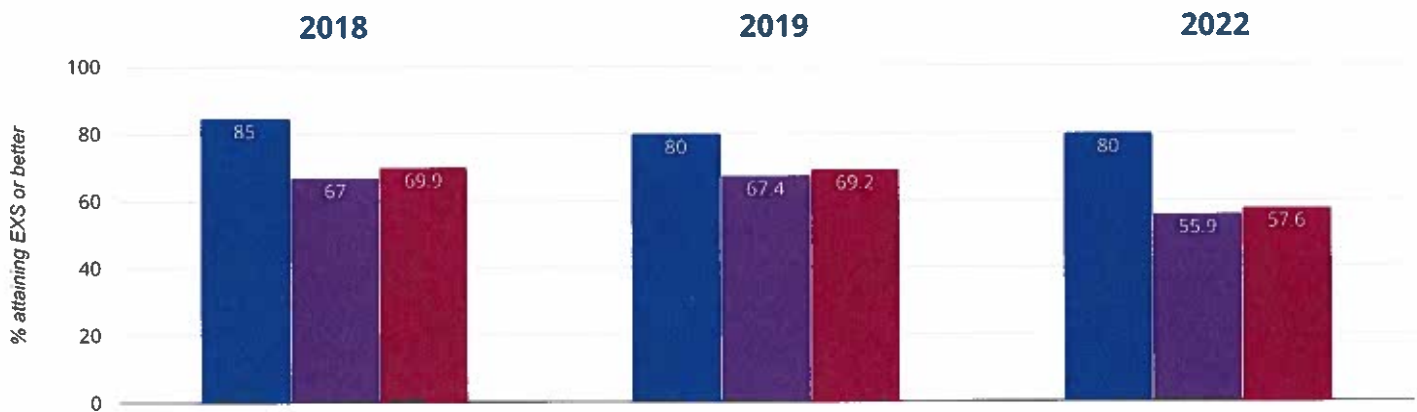

📖 Reading - attaining GDS

30% in 2022

0% change from 2019

0% change from 2018

■ Cumberworth Church of England Voluntary Aided First School
 ■ Kirklees (138)
 ■ NCER National (16459)

✍️ Writing - attaining EXS or better