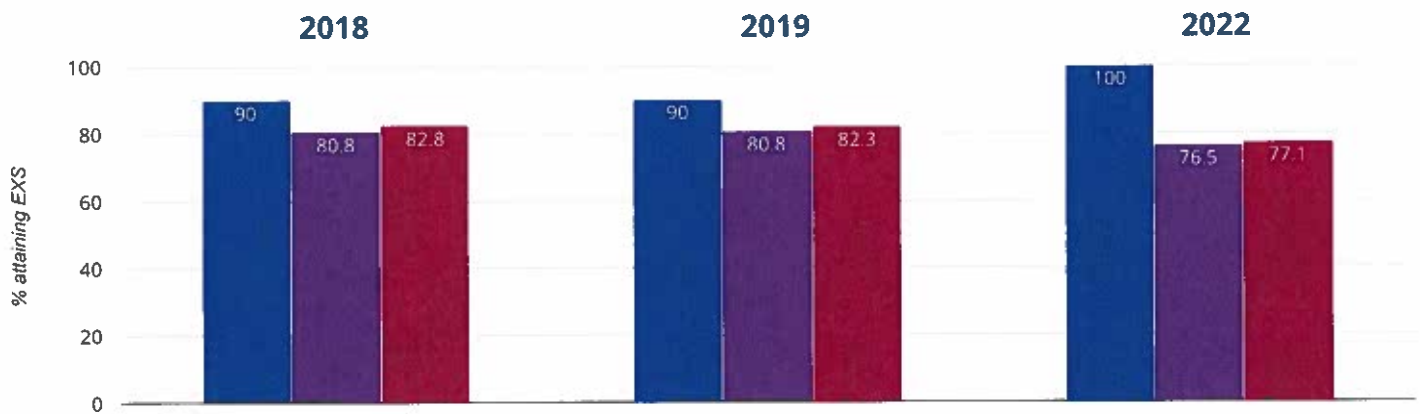

5% points drop since 2018

■ Cumberworth Church of England Voluntary Aided First School
 ■ Kirklees (138)
 ■ NCER National (16459)

⊕ Maths - attaining EXS or better

85% in 2022

5% points drop since 2019

0% change from 2018

■ Cumberworth Church of England Voluntary Aided First School
 ■ Kirklees (138)
 ■ NCER National (16459)

⊕ Maths - attaining GDS

30% in 2022

0% change from 2019

0% change from 2018

■ Cumberlandworth Church of England Voluntary Aided First School
 ■ Kirklees (138)
 ■ NCER National (16459)

🍃 Science - attaining EXS

100% in 2022

10% points rise since 2019

10% points rise since 2018

■ Cumberlandworth Church of England Voluntary Aided First School
 ■ Kirklees (138)
 ■ NCER National (16459)

🔗 Reading, Writing, Maths and Science - attaining EXS