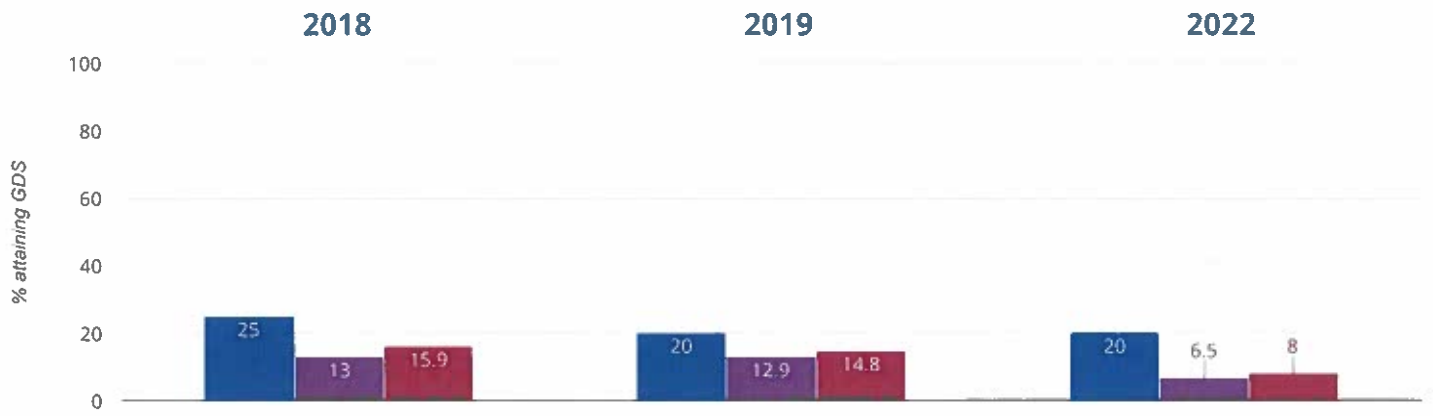

✎ Writing - attaining GDS

20% in 2022

0% change from 2019

5% points drop since 2018

■ Cumberworth Church of England Voluntary Aided First School
■ Kirklees (138)
■ NCER National (16459)