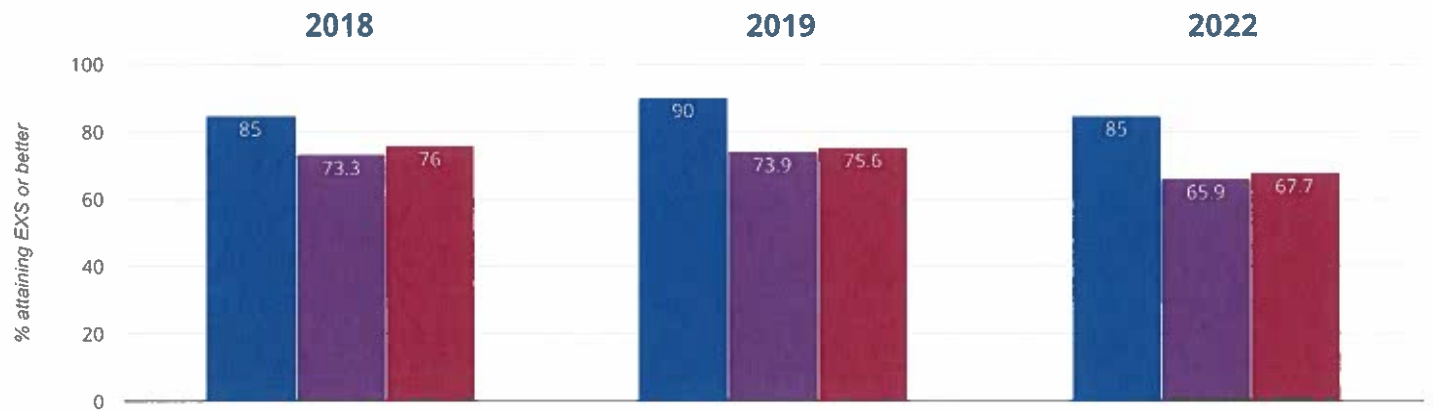

80% in 2022

0% change from 2019

5% points drop since 2018

■ Cumberworth Church of England Voluntary Aided First School
 ■ Kirklees (138)
 ■ NCER National (16459)

✎ Writing - attaining GDS

20% in 2022

0% change from 2019

5% points drop since 2018

■ Cumberworth Church of England Voluntary Aided First School
 ■ Kirklees (138)
 ■ NCER National (16459)

⊕ Maths - attaining EXS or better

85% in 2022

5% points drop since 2019

0% change from 2018