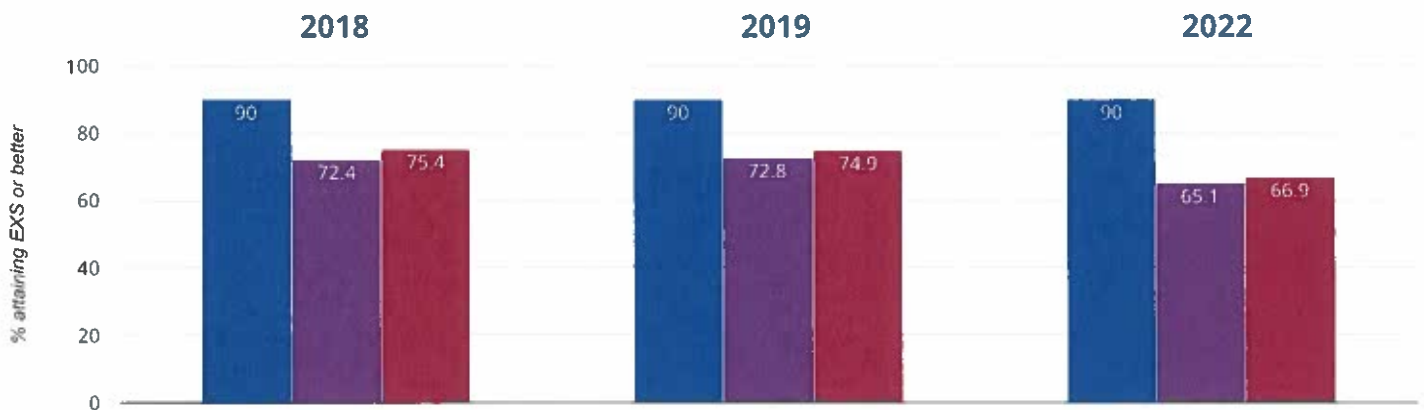

If you have any queries regarding the data within the Real Time Data graphs, please **contact your Local Authority**.

CUMBERWORTH CHURCH OF ENGLAND VOLUNTARY AIDED FIRST SCHOOL

Brought to you by [the NCER](#)

Reading - attaining EXS or better

90% in 2022

0% change from 2019

0% change from 2018

- Cumberworth Church of England Voluntary Aided First School
- Kirklees (138)
- NCER National (16459)