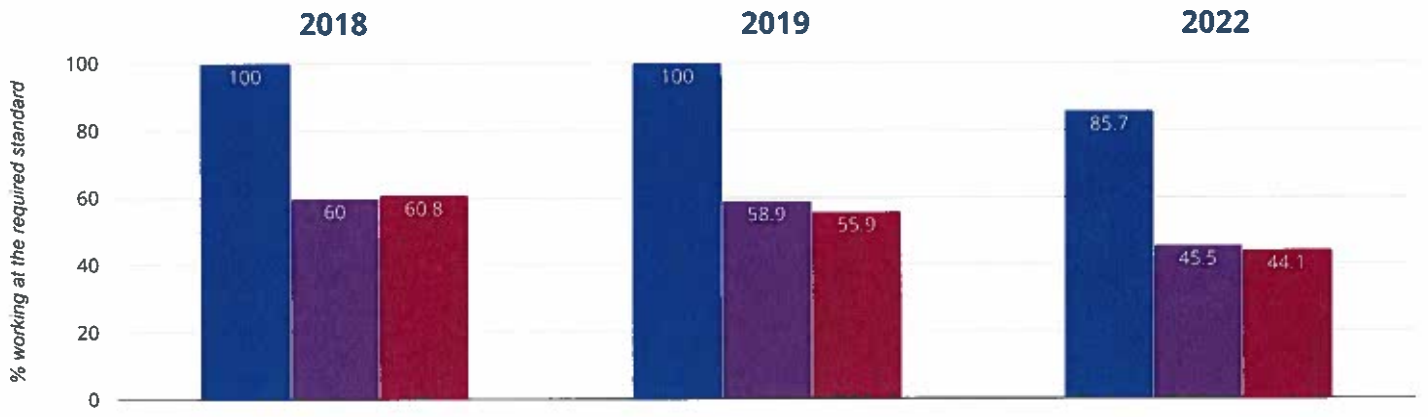

Year 1: Working At

84.2% in 2022

1.8% points rise since 2019

0.8% points drop since 2018

■ Cumberworth Church of England Voluntary Aided First School

■ Kirklees (131)

■ NCER National (16353)

Year 2: Working At

85.7% in 2022

14.3% points drop since 2019

14.3% points drop since 2018

- Cumberworth Church of England Voluntary Aided First School
- Kirklees (130)
- NCER National (15435)

If you have any queries regarding the data within the Real Time Data graphs, please **contact your Local Authority**.