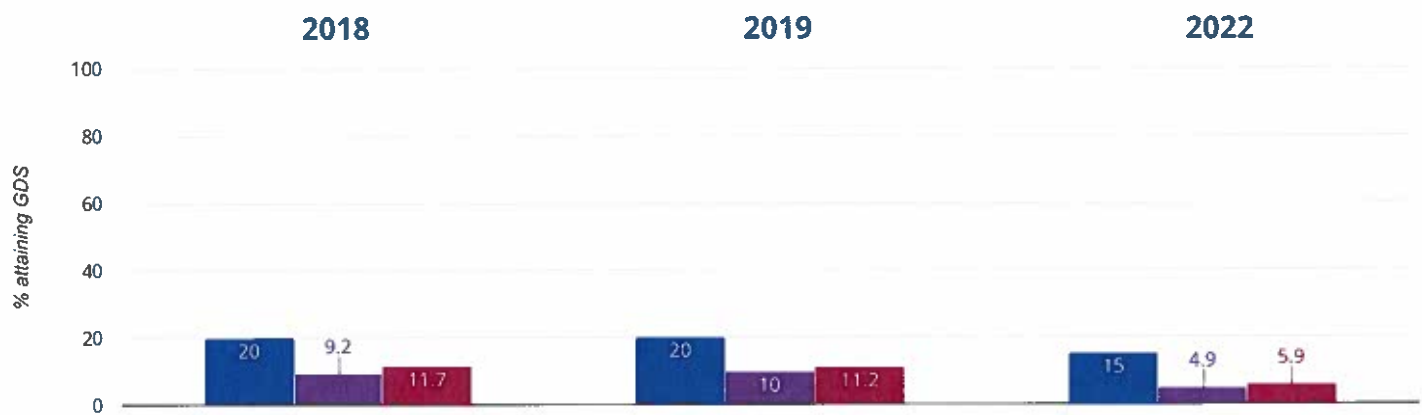

RWM - attaining GDS

15% in 2022

5% points drop since 2019

5% points drop since 2018

■ Cumberlandworth Church of England Voluntary Aided First School
■ Kirklees (138)
■ NCER National (16459)