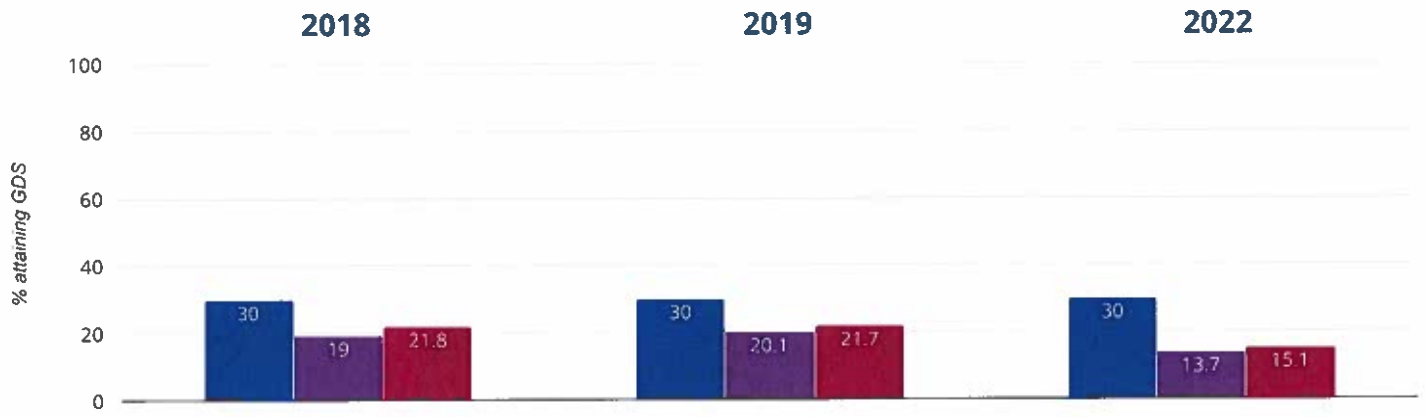

⊕ Maths - attaining GDS

30% in 2022

0% change from 2019

0% change from 2018

■ Cumberlandworth Church of England Voluntary Aided First School
■ Kirklees (138)
■ NCER National (16459)