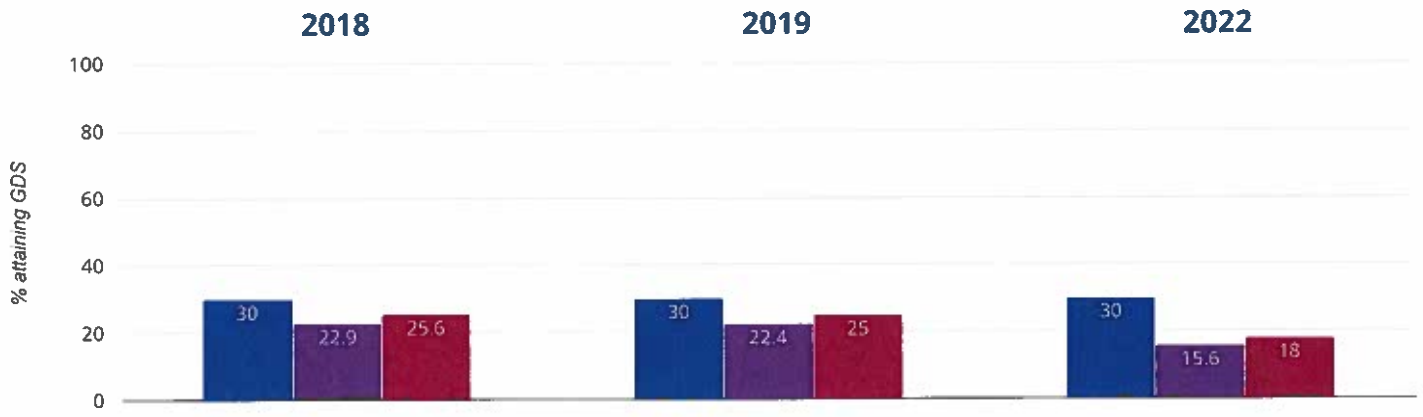

📖 Reading - attaining GDS

30% in 2022

0% change from 2019

0% change from 2018

■ Cumberworth Church of England Voluntary Aided First School
■ Kirklees (138)
■ NCER National (16459)