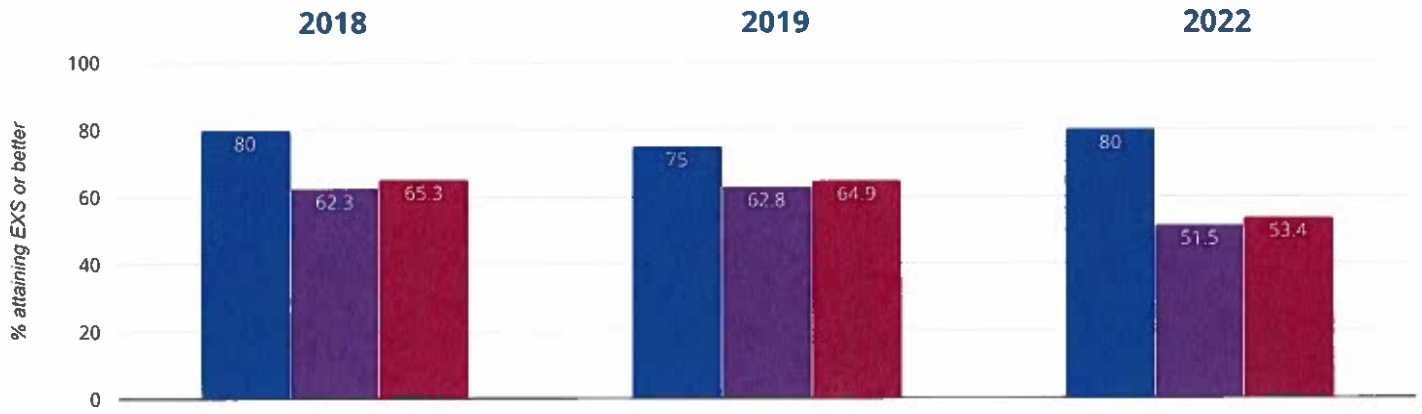

🍃 Science - attaining EXS

100% in 2022

10% points rise since 2019

10% points rise since 2018

■ Cumberlandworth Church of England Voluntary Aided First School
 ■ Kirklees (138)
 ■ NCER National (16459)

🔗 Reading, Writing, Maths and Science - attaining EXS

80 in 2022

5 points rise since 2019

0 change from 2018

■ Cumberland Church of England Voluntary Aided First School

■ Kirklees (138)

■ NCER National (16459)

RWM - attaining EXS or better

80% in 2022