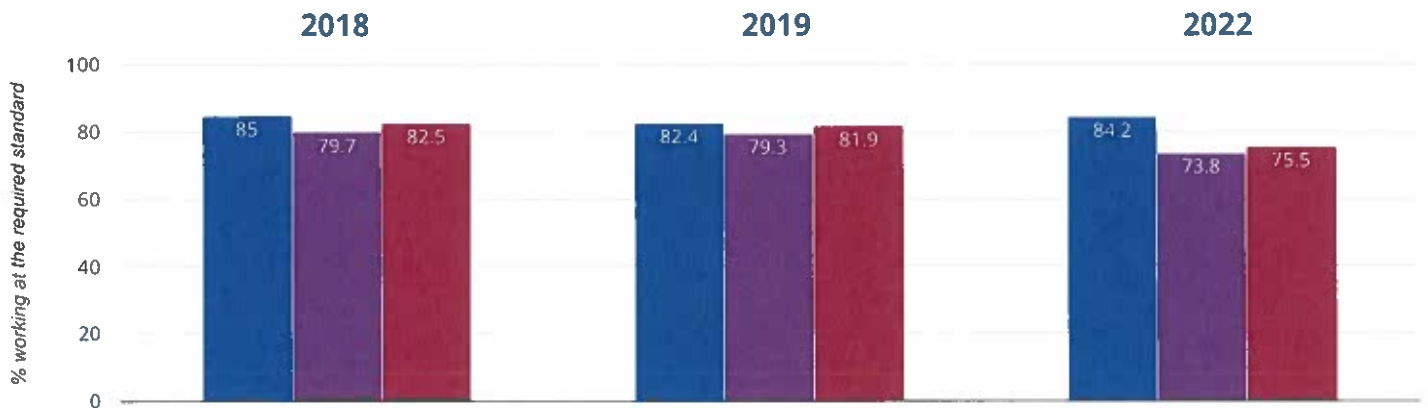

If you have any queries regarding the data within the Real Time Data graphs, please **contact your Local Authority**.

CUMBERWORTH CHURCH OF ENGLAND VOLUNTARY AIDED FIRST SCHOOL

Brought to you by [the NCER](#)

Year 1: Working At

84.2% in 2022

1.8% points rise since 2019

0.8% points drop since 2018

■ Cumberworth Church of England Voluntary Aided First School

■ Kirklees (131)

■ NCER National (16353)